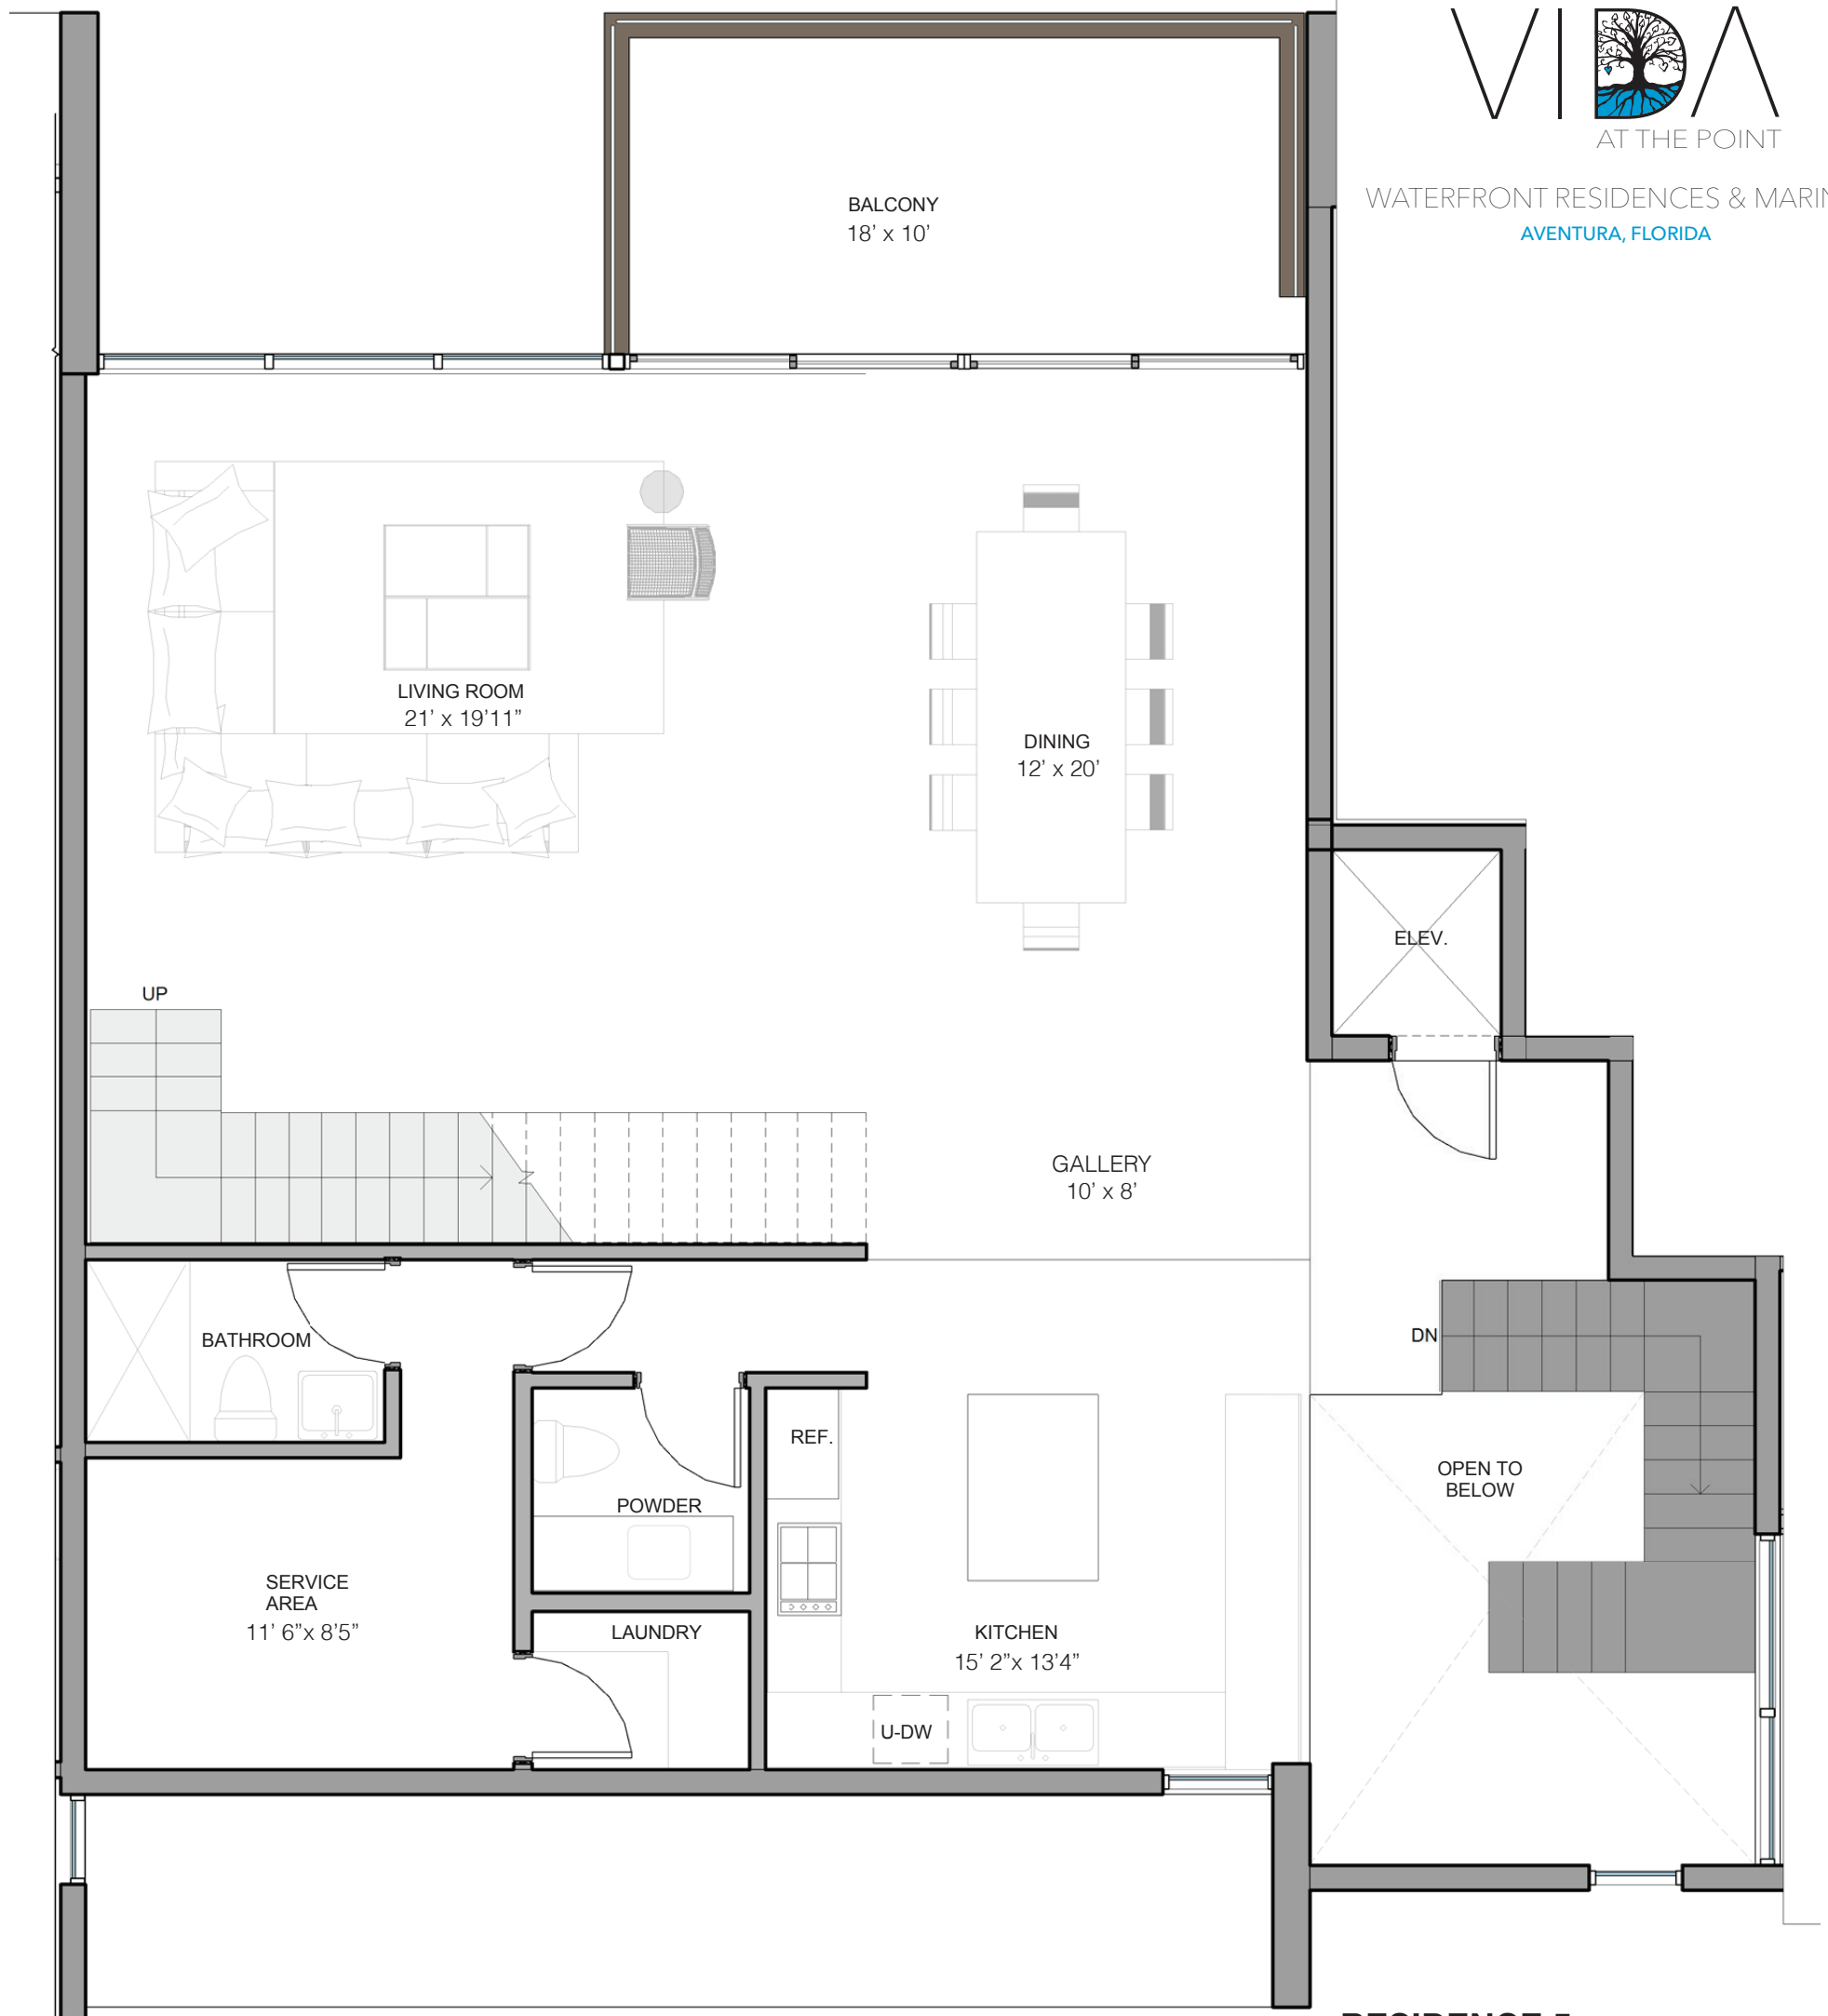

WATERFRONT RESIDENCES & MARINA
AVENTURA, FLORIDA

RESIDENCE 5

3 Bedrooms / 4.5 Bathrooms

UNIT AREA

Interior:	3,260 sf.	302.8 m ²
Exterior:	1,283 sf.	119 m ²
Total:	4,546 sf.	421.8 m²

LEVEL 1

LEVEL 1 AREA

Interior:	568 sf.	52.7 m ²
Exterior:	853 sf.	79.2 m ²
Total:	1,421 sf.	131.9 m²

RESIDENCE 5

3 Bedrooms / 4.5 Bathrooms

UNIT AREA

Interior:	3,260 sf.	302.8 m ²
Exterior:	1,283 sf.	119 m ²
Total:	4,546 sf.	421.8 m²

LEVEL 2

LEVEL 2 AREA

Interior:	1,365 sf.	416 m ²
Exterior:	172 sf.	52.4 m ²
Total:	1,537 sf.	468.4 m²

RESIDENCE 5

3 Bedrooms / 4.5 Bathrooms

UNIT AREA

Interior:	3,260 sf.	302.8 m ²
Exterior:	1,283 sf.	119 m ²
Total:	4,546 sf.	421.8 m²

LEVEL 3

LEVEL 3 AREA

Interior:	1,327 sf.	123.2 m ²
Exterior:	258 sf.	24 m ²
Total:	1,585 sf.	147.2 m²