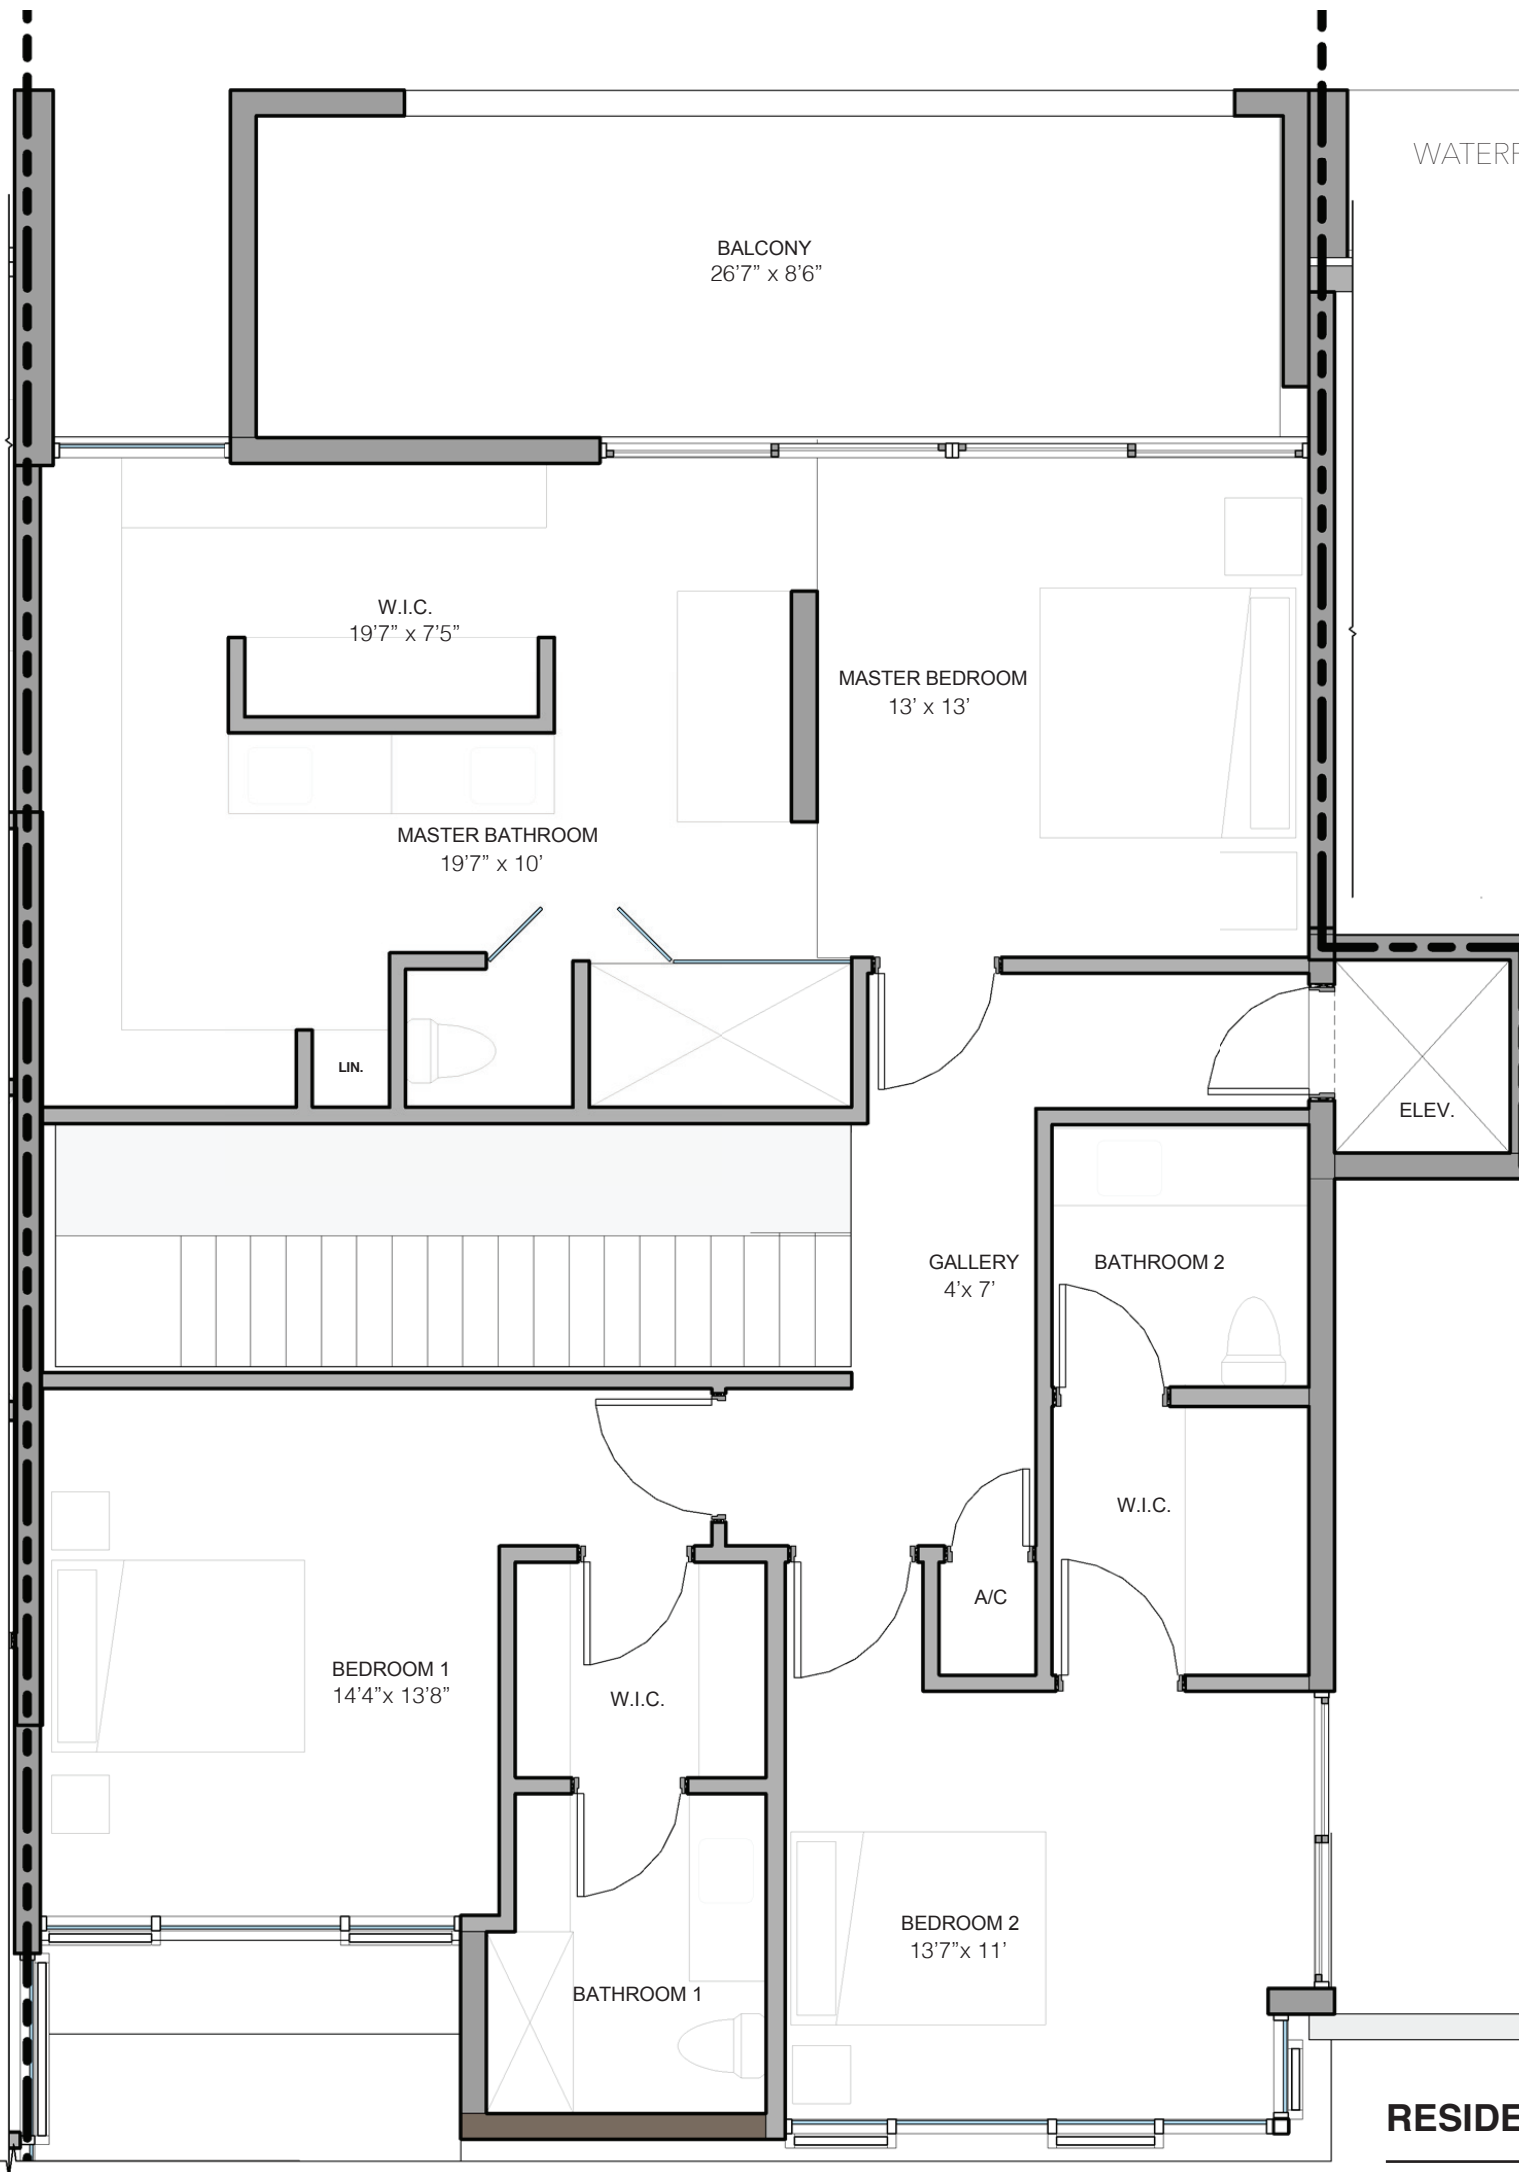

WATERFRONT RESIDENCES & MARINA
AVENTURA, FLORIDA

RESIDENCE 5

3 Bedrooms / 4.5 Bathrooms

UNIT AREA

Interior:	3,260 sf.	302.8 m ²
Exterior:	1,283 sf.	119 m ²
Total:	4,546 sf.	421.8 m²

LEVEL 1

LEVEL 1 AREA

Interior:	568 sf.	52.7 m ²
Exterior:	853 sf.	79.2 m ²
Total:	1,421 sf.	131.9 m²

RESIDENCE 5

3 Bedrooms / 4.5 Bathrooms

UNIT AREA

Interior:	3,260 sf.	302.8 m ²
Exterior:	1,283 sf.	119 m ²
Total:	4,546 sf.	421.8 m²

LEVEL 2

LEVEL 2 AREA

Interior:	1,365 sf.	416 m ²
Exterior:	172 sf.	52.4 m ²
Total:	1,537 sf.	468.4 m²

RESIDENCE 5

3 Bedrooms / 4.5 Bathrooms

UNIT AREA

Interior:	3,260 sf.	302.8 m ²
Exterior:	1,283 sf.	119 m ²
Total:	4,546 sf.	421.8 m²

LEVEL 3

LEVEL 3 AREA

Interior:	1,327 sf.	123.2 m ²
Exterior:	258 sf.	24 m ²
Total:	1,585 sf.	147.2 m²