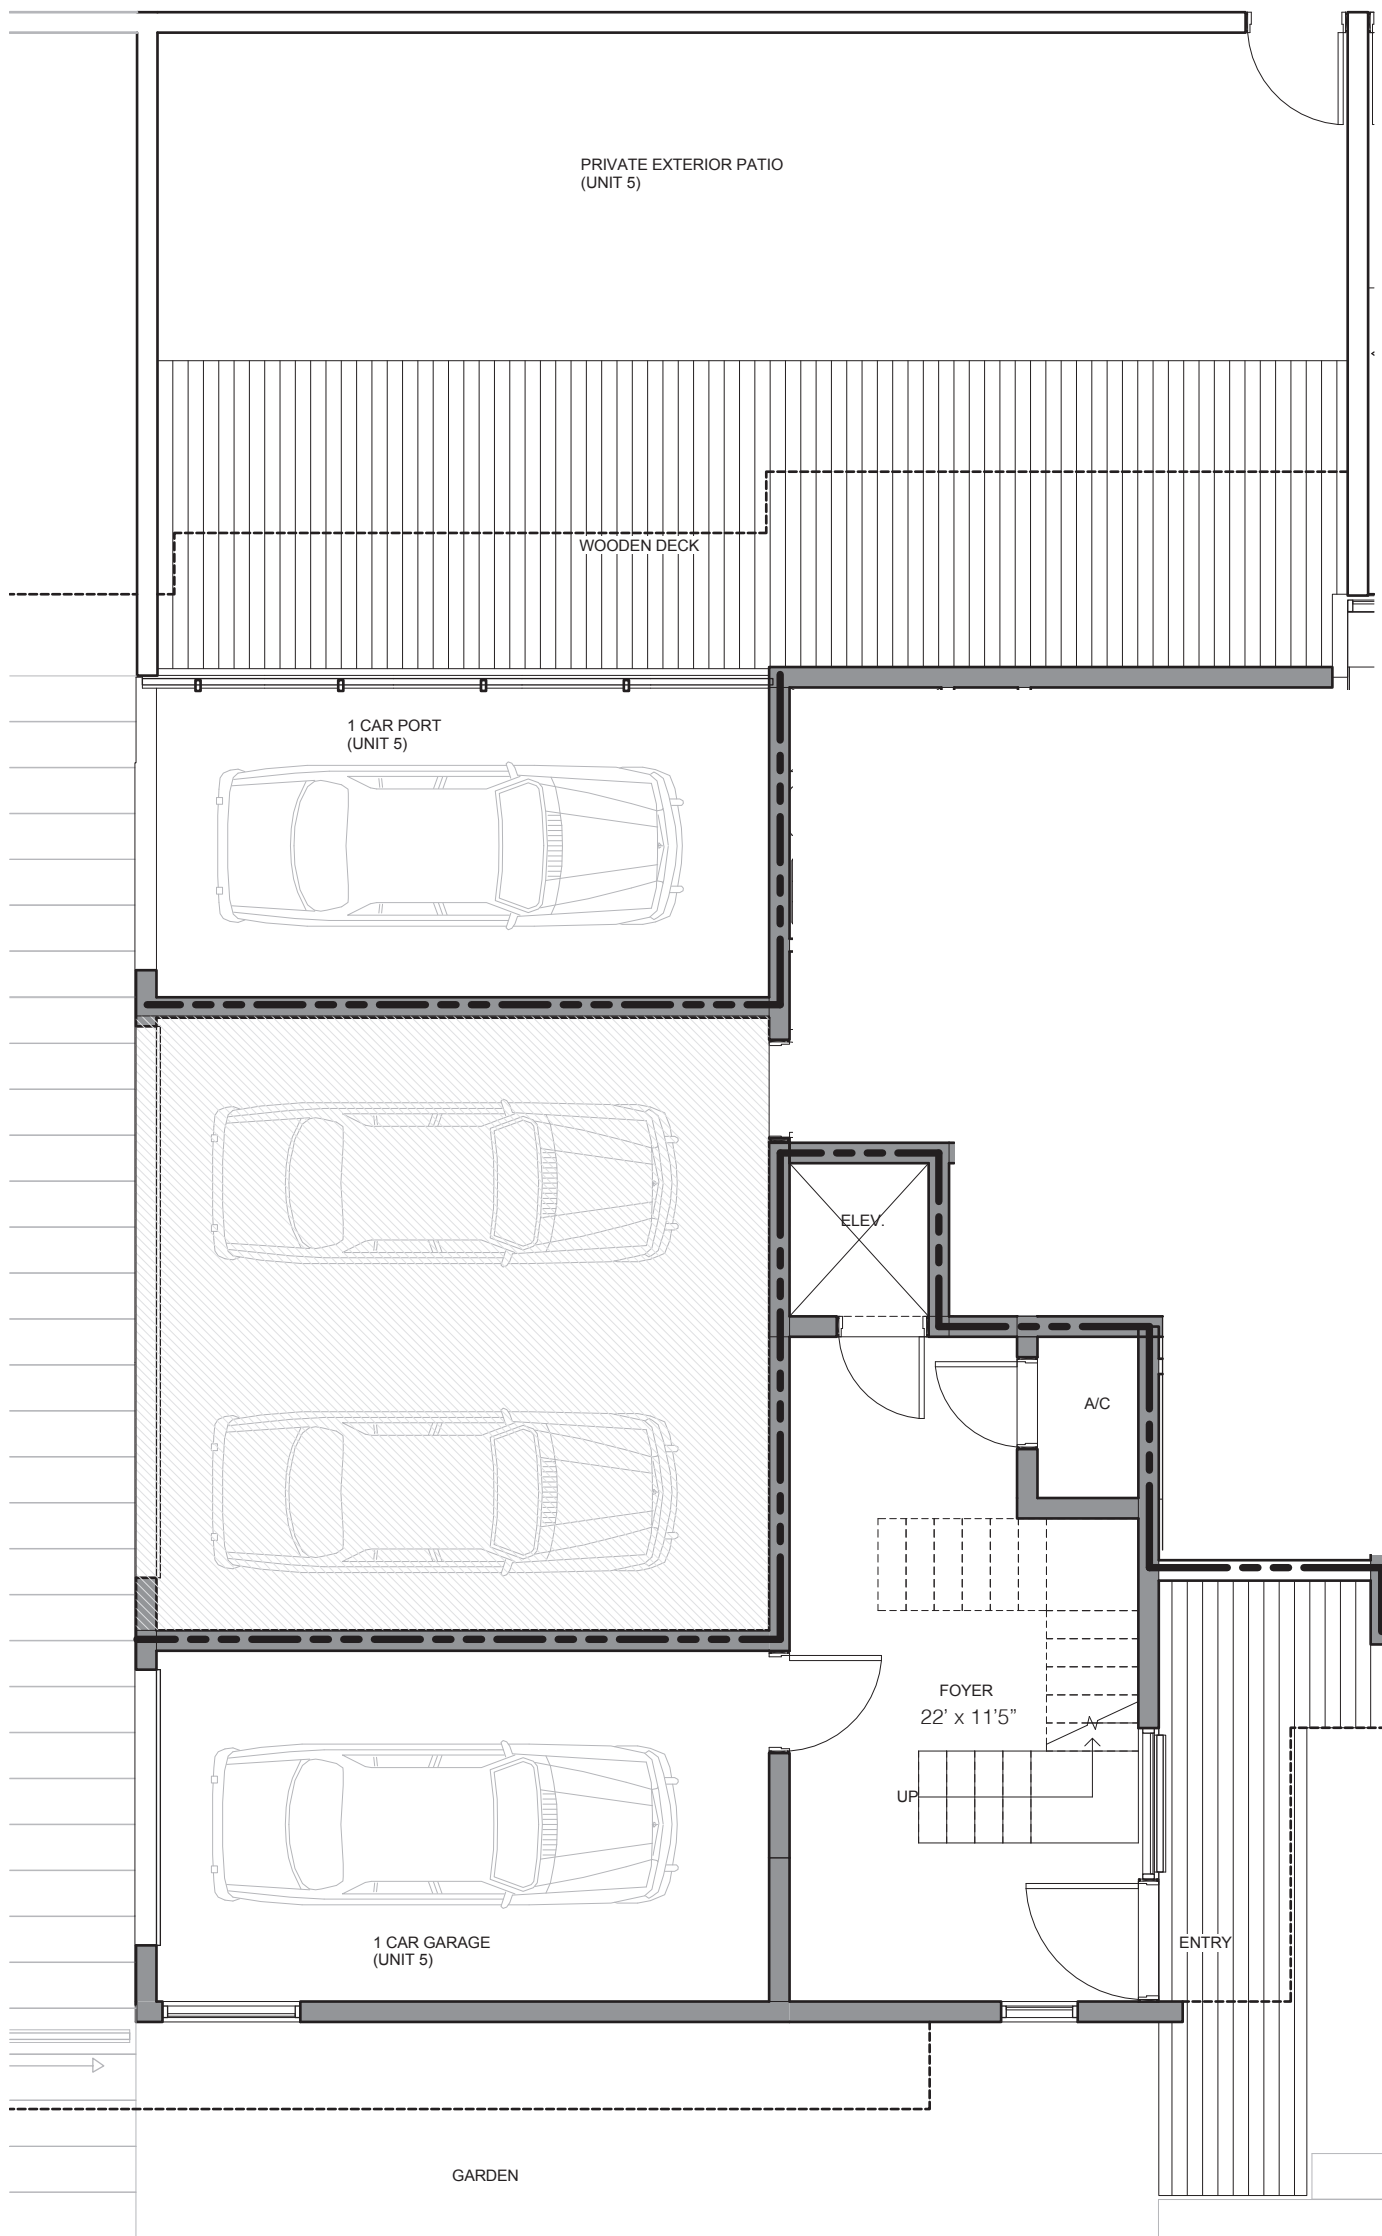

WATERFRONT RESIDENCES & MARINA
AVENTURA, FLORIDA

RESIDENCE 5

3 Bedrooms / 4.5 Bathrooms

UNIT AREA

Interior:	3,260 sf.	302.8 m ²
Exterior:	1,283 sf.	119 m ²
Total:	4,546 sf.	421.8 m²

LEVEL 1

LEVEL 1 AREA

Interior:	568 sf.	52.7 m ²
Exterior:	853 sf.	79.2 m ²
Total:	1,421 sf.	131.9 m²

RESIDENCE 5

3 Bedrooms / 4.5 Bathrooms

UNIT AREA

Interior:	3,260 sf.	302.8 m ²
Exterior:	1,283 sf.	119 m ²
Total:	4,546 sf.	421.8 m²

LEVEL 2

LEVEL 2 AREA

Interior:	1,365 sf.	416 m ²
Exterior:	172 sf.	52.4 m ²
Total:	1,537 sf.	468.4 m²

RESIDENCE 5

3 Bedrooms / 4.5 Bathrooms

UNIT AREA

Interior:	3,260 sf.	302.8 m ²
Exterior:	1,283 sf.	119 m ²
Total:	4,546 sf.	421.8 m²

LEVEL 3

LEVEL 3 AREA

Interior:	1,327 sf.	123.2 m ²
Exterior:	258 sf.	24 m ²
Total:	1,585 sf.	147.2 m²